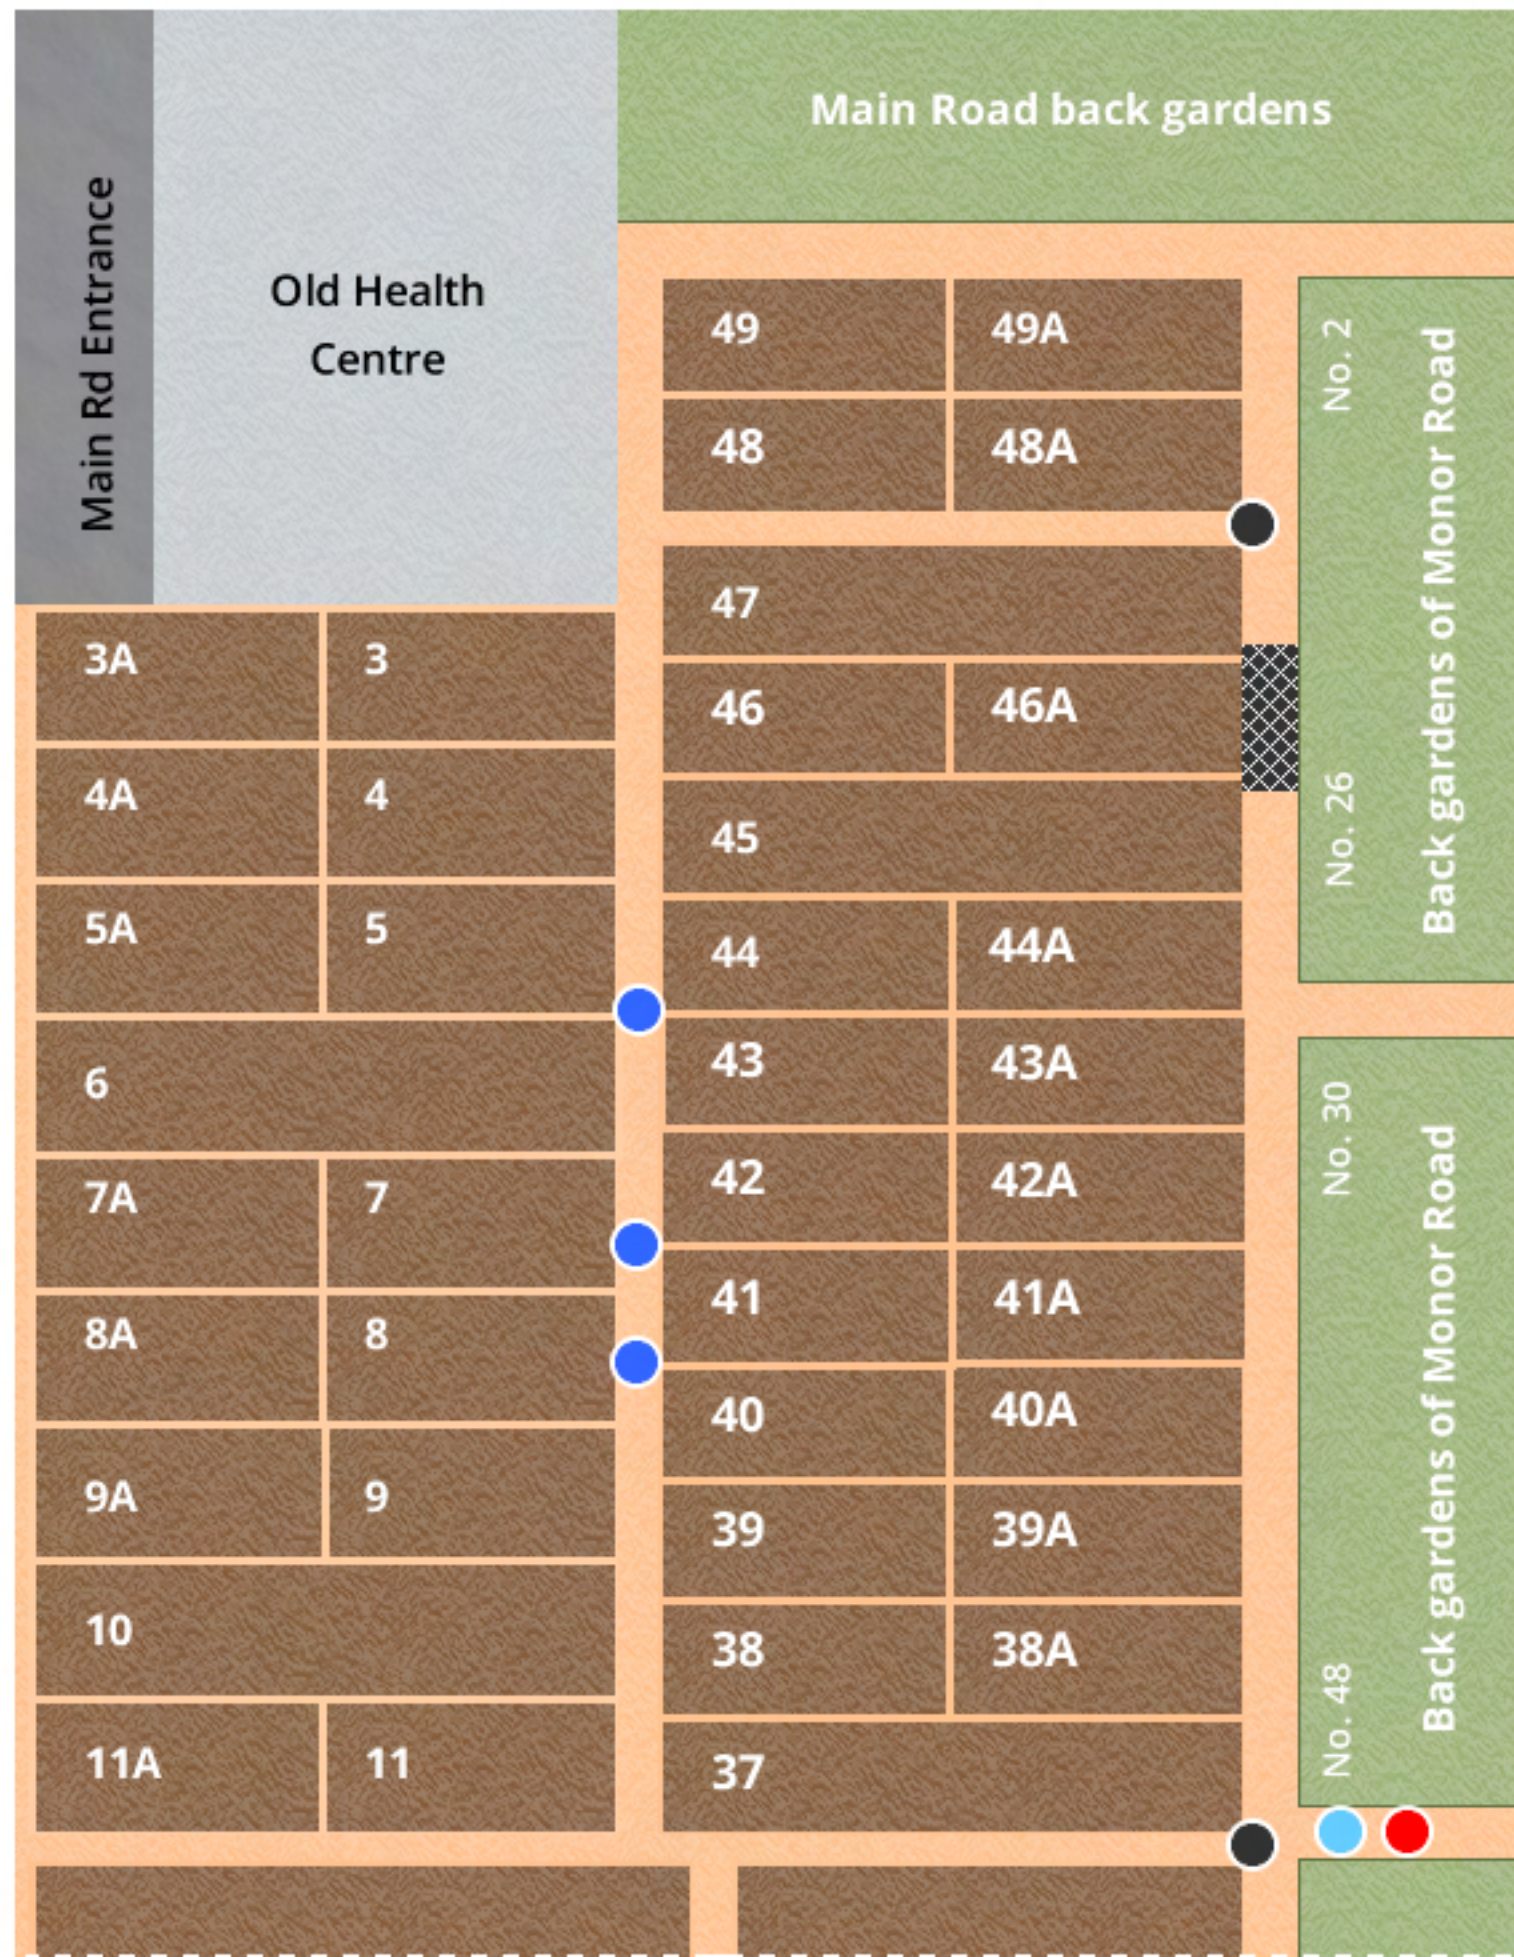

# Harwich Town Council

Boatswain's Call Allotments Northern End  
(not to scale)

- Water Meter
- Tap
- Stop Cock
- Gate Entrance
- Path Blocked Off

(see South end of plan)